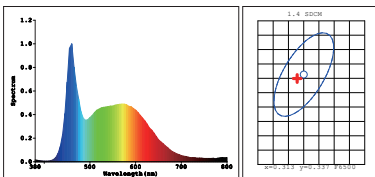

## FEATURES

1. Vandal proof batten
2. Tri-colour temperature
3. Robust polycarbonate base and diffuser
4. High quality LED chips and driver
5. Three years warranty

3000K

4000K

6500K

Model	3A-2032-TC
Voltage	AC200-240V 50/60Hz
LED	SMD LED
Lifespan	>30,000Hrs
Dimension	675*96*116mm
Warranty	3 years
Packaging	L680*W125*H100mm
Carton	6pcs / CTN
Carton Size	L70*W22*H40CM
Weight	N.W:7.8KG G.W:10.1KG

## SPECIFICATION

Power	Model	Fitting Color	CRI	Beam Angle	CCT	FLUX	Dimmable
12W	3A-2032-TC	Opal+Grey	>80	160°	3000K/4000K/6500K	1200lm	No