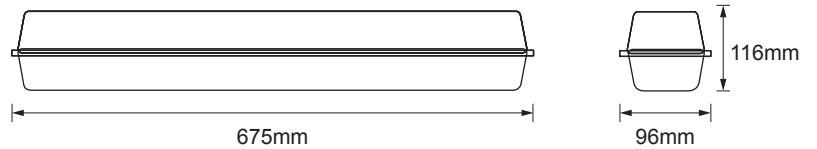

## FEATURES

1. Vandal proof batten
2. Tri-colour temperature
3. Robust polycarbonate base and diffuser
4. High quality LED chips and driver
5. Three years warranty

3000K

4000K

6500K

Model	3A-2032-TC
Voltage	AC200-240V 50/60Hz
LED	SMD LED
Lifespan	>30,000Hrs
Dimension	675*96*116mm
Warranty	3 years
Packaging	L680*W125*H100mm
Carton	6pcs / CTN
Carton Size	L70*W22*H40CM
Weight	N.W:7.8KG G.W:10.1KG

## SPECIFICATION

Power	Model	Fitting Color	CRI	Beam Angle	CCT	FLUX	Dimmable
12W	3A-2032-TC	Opal+Grey	>80	160°	3000K/4000K/6500K	1200lm	No