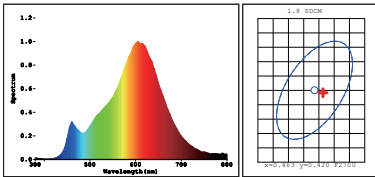

## FEATURES

1. Vandal proof batten
2. Tri-colour temperature
3. Robust polycarbonate base and diffuser
4. High quality LED chips and driver
5. Three years warranty

3000K

4000K

6500K

Model	3A-2032-TC
Voltage	AC200-240V 50/60Hz
LED	SMD LED
Lifespan	>30,000Hrs
Dimension	675*96*116mm
Warranty	3 years
Packaging	L680*W125*H100mm
Carton	6pcs / CTN
Carton Size	L70*W22*H40CM
Weight	N.W:7.8KG G.W:10.1KG

## SPECIFICATION

Power	Model	Fitting Color	CRI	Beam Angle	CCT	FLUX	Dimmable
12W	3A-2032-TC	Opal+Grey	>80	160°	3000K/4000K/6500K	1200lm	No