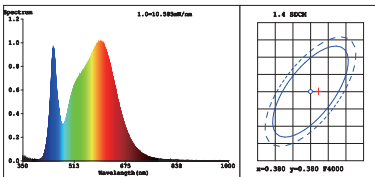

## FEATURES

1. Vandal proof batten
2. Tri-colour temperature
3. Robust polycarbonate base and diffuser
4. High quality LED chips and driver
5. Three years warranty

3000K

4000K

6500K

Model	3A-2032-TC
Voltage	AC200-240V 50/60Hz
LED	SMD LED
Lifespan	>30,000Hrs
Dimension	675*96*116mm
Warranty	3 years
Packaging	L680*W125*H100mm
Carton	6pcs / CTN
Carton Size	L70*W22*H40CM
Weight	N.W:7.8KG G.W:10.1KG

## SPECIFICATION

Power	Model	Fitting Color	CRI	Beam Angle	CCT	FLUX	Dimmable
12W	3A-2032-TC	Opal+Grey	>80	160°	3000K/4000K/6500K	1200lm	No