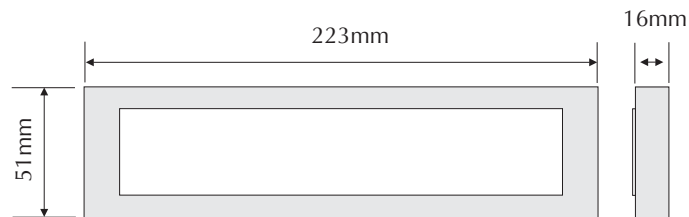

LED215-CW

Order Code: **20677**

Product Code: **LED215-CW**

Colour: **Cool White** 4500K

Description: A smart and contemporary surface mounted wall light designed for subtle low level floor/path lighting or under shelf lighting .

Data: Surface mounted large rectangle wall or shelf light, cast aluminium frame and body, textured silver powder coated, opal diffuser, 20 x SMD LED, 3W total output, 33lm output, IP65 rated, 12V DC input.

Fitting Size: Front face: (L) 223mm x (H) 51mm x (D) 16mm

Additional: The above fitting requires the use of a 12V DC Constant Voltage LED driver located in the power supply section. The above wall light is non dimmable.