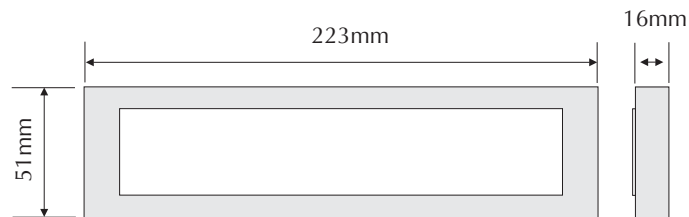

LED215-B

Order Code: **20676**

Product Code: **LED215-B**

Colour: **Blue**  465nm

Description: A smart and contemporary surface mounted wall light designed for subtle low level floor/path lighting or under shelf lighting .

Data: Surface mounted large rectangle wall or shelf light, cast aluminium frame and body, textured silver powder coated, opal diffuser, 20 x SMD LED, 3W total output, 33lm output, IP65 rated, 12V DC input.

Fitting Size: Front face: (L) 233mm x (H) 51mm x (D) 16mm

Additional: The above fitting requires the use of a 12V DC Constant Voltage LED driver located in the power supply section. The above wall light is non dimmable.