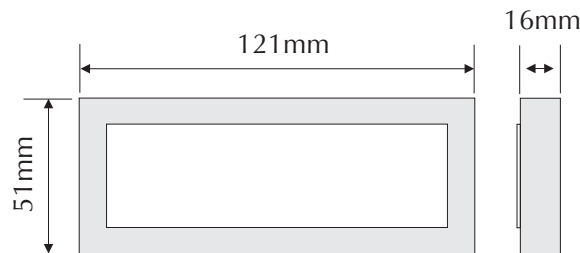

LED214-CW

Order Code: **20675**

Product Code: **LED214-CW**

Colour: **Cool White** 4500K

Description: A smart and contemporary surface mounted wall light designed for subtle low level floor/path lighting or under shelf lighting .

Data: Surface mounted small rectangle wall or shelf light, cast aluminium frame and body, textured silver powder coated, opal diffuser, 8 x SMD LED, 1.5W total output, 18lm output, IP65 rated, 12V DC input.

Fitting Size: Front face: (L) 121mm x (H) 51mm x (D) 16mm

Additional: The above fitting requires the use of a 12V DC Constant Voltage LED driver located in the power supply section. The above wall light is non dimmable.