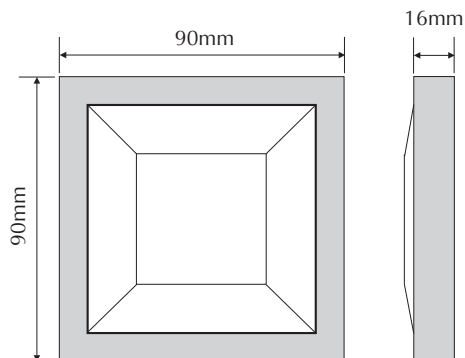

LED213-B

Order Code: **20672**

Product Code: **LED213-B**

Colour: **Blue**  465nm

Description: A smart and contemporary surface mounted wall light designed for subtle low level floor/path lighting or under shelf lighting .

Data: Surface mounted large square wall or shelf light, cast aluminium frame and body, textured silver powder coated, opal diffuser, 16 x SMD LED, 1.5W total output, 33lm output, IP65 rated, 12V DC input.

Fitting Size: Front face: (L) 90mm x (H) 90mm x (D) 16mm

Additional: The above fitting requires the use of a 12V DC Constant Voltage LED driver located in the power supply section. The above wall light is non dimmable.