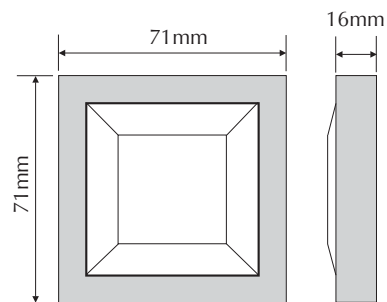

LED212-CW

Order Code: **20671**

Product Code: **LED212-CW**

Colour: **Cool White** ■ 4500K

Description: A smart and contemporary surface mounted wall light designed for subtle low level floor/path lighting or under shelf lighting .

Data: Surface mounted small square wall or shelf light, cast aluminium frame and body, textured silver powder coated, opal diffuser, 5 x SMD LED, 0.5W total output, 14lm output, IP65 rated, 12V DC input.

Fitting Size: Front face: (L) 71mm x (H) 71mm x (D) 16mm

Additional: The above fitting requires the use of a 12V DC Constant Voltage LED driver located in the power supply section. The above wall light is non dimmable.