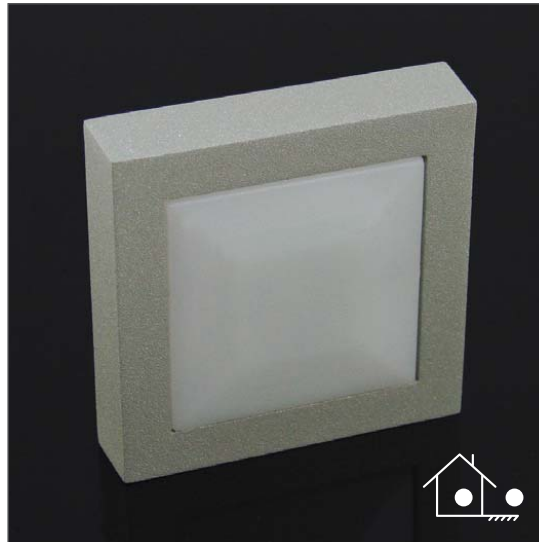

LED212-CW

Order Code: **20671**

Product Code: **LED212-CW**

Colour: **Cool White** ■ 4500K

Description: A smart and contemporary surface mounted wall light designed for subtle low level floor/path lighting or under shelf lighting .

Data: Surface mounted small square wall or shelf light, cast aluminium frame and body, textured silver powder coated, opal diffuser, 5 x SMD LED, 0.5W total output, 14lm output, IP65 rated, 12V DC input.

Fitting Size: Front face: (L) 71mm x (H) 71mm x (D) 16mm

Additional: The above fitting requires the use of a 12V DC Constant Voltage LED driver located in the power supply section. The above wall light is non dimmable.