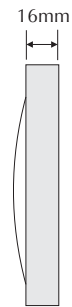

# LED210-CW

Order Code: **20667**

Product Code: **LED210-CW**

Colour: **Cool White**  4500K

Description: A smart and contemporary surface mounted wall light designed for subtle low level floor/path lighting or under shelf lighting.

Data: Surface mounted small round wall or shelf light, cast aluminium frame and body, textured silver powder coated, opal diffuser, 5 x SMD LED, 0.5W total output, 14lm output, IP65 rated, 12V DC input.

Fitting Size: Front face: (Ø) 71mm x (D) 19mm

Additional: The above fitting requires the use of a 12V DC Constant Voltage LED driver located in the power supply section. The above wall light is non dimmable.