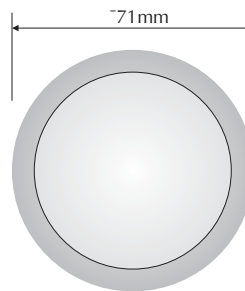

LED210-B

Order Code: **20666**

Product Code: **LED210-B**

Colour: **Blue**  465nm

Description: A smart and contemporary surface mounted wall light designed for subtle low level floor/path lighting or under shelf lighting.

Data: Surface mounted small round wall or shelf light, cast aluminium frame and body, textured silver powder coated, opal diffuser, 5 x SMD LED, 0.5W total output, 14lm output, IP65 rated, 12V DC input.

Fitting Size: Front face: (Ø) 71mm x (D) 19mm

Additional: The above fitting requires the use of a 12V DC Constant Voltage LED driver located in the power supply section. The above wall light is non dimmable.

14 Lumens	0.5W output	Parallel wiring	12V DC	Surface mounted design	Blue 465nm	IP65
--------------	----------------	--------------------	--------	---------------------------	---------------	------

Domus Lighting