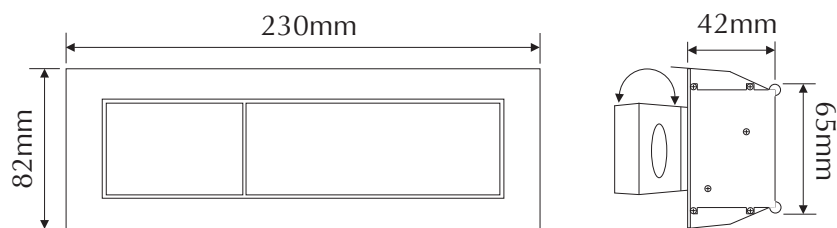

EVSECRET-S-W

Order Code: **19356**

Product Code: **EVSECRET-S-W**

Colour: **White** 6400K
Silver

Description: The SECRET interior wall light make a great alternative to the traditional bed head/wall light. A unique recessed wall light with a seamless finish, gives the impression of no light there at all. Then with a push on the front face the light comes out and turns on.

Data: The SECRET interior wall light is made from extruded Aluminium, silver finish, 1 x multi directional head, reading/wall light, 1 x 3W CREE LED, White 6400K, 1 x 30° beam angle, integrated switching, Integral 700mA Constant Current power supply, 240V AC mains input, IP20 rated.

Size: Front face: (L) 230mm x (H) 82mm x (D) 42mm

Cutout: (L) 210mm x (H) 65mm

Additional: The above fitting is non dimmable.

Domus Lighting

29-31 Richland Street Kingsgrove NSW 2208

Phone: (02) 9554 9600 | Fax: (02) 9554 9433 | Email: sales@domuslighting.com