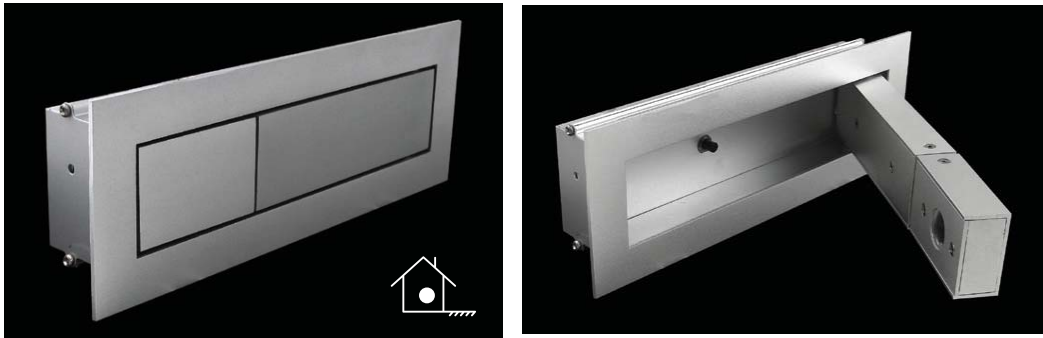

EVSECRET-S-W

Order Code: **19356**

Product Code: **EVSECRET-S-W**

Colour: **White** 6400K
Silver

Description: The SECRET interior wall light make a great alternative to the traditional bed head/wall light. A unique recessed wall light with a seamless finish, gives the impression of no light there at all. Then with a push on the front face the light comes out and turns on.

Data: The SECRET interior wall light is made from extruded Aluminium, silver finish, 1 x multi directional head, reading/wall light, 1 x 3W CREE LED, White 6400K, 1 x 30° beam angle, integrated switching, Integral 700mA Constant Current power supply, 240V AC mains input, IP20 rated.

Size: Front face: (L) 230mm x (H) 82mm x (D) 42mm

Cutout: (L) 210mm x (H) 65mm

Additional: The above fitting is non dimmable.

Domus Lighting

29-31 Richland Street Kingsgrove NSW 2208

Phone: (02) 9554 9600 | Fax: (02) 9554 9433 | Email: sales@domuslighting.com