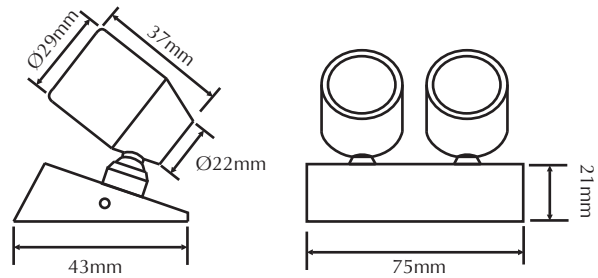

EVFOCUS2T-W-S

Order Code: **21461**

Product Code: **EVFOCUS2T-W-S**

Colour: **White** 6400K

Description: A smart, fashionable and contemporary spot light. The FOCUS2T has many applications including statues, jewellery cabinets, BBQ areas lighting. The FOCUS2T is made from high quality 316 stainless steel and together with the high power LED lamp you can be assured of many years of low power and maintenance free lighting.

Data: The FOCUS2T spot light is made from imported 316 stainless steel, tempered glass, spot effect, 2 x 20° beam angle, 2 x 1W Cree LED, White 6400K colour LED, IP65 rated, 350mA Constant Current, rated at 50,000 hrs.

Size: Base plate diameter: (L) 75mm x (H) 21mm
 Head length: 2 x 37mm
 Front face diameter: 2 x 29mm

Requires: Constant Current 350mA LED driver located in the power supply section of the catalogue.

Domus Lighting