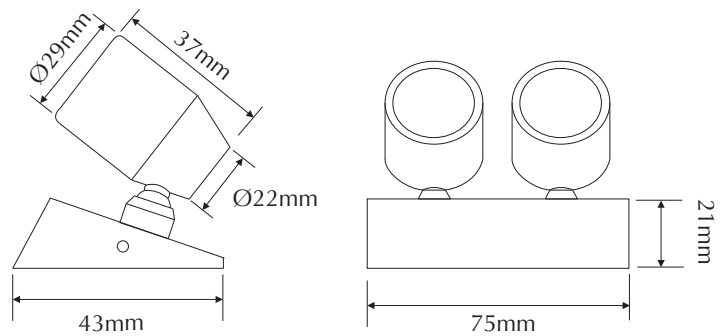

EVFOCUS2T-W-F

Order Code: **21468**

Product Code: **EVFOCUS2T-W-F**

Colour: **White** 6400K

Description: A smart, fashionable and contemporary spot light. The FOCUS2T has many applications including statues, jewellery cabinets, BBQ areas lighting. The FOCUS2T is made from high quality 316 stainless steel and together with the high power LED lamp you can be assured of many years of low power and maintenance free lighting.

Data: The FOCUS2T spot light is made from imported 316 stainless steel, tempered glass, spot effect, 2 x 60° beam angle, 2 x 1W Cree LED, White 6400K colour LED, IP65 rated, 350mA Constant Current, rated at 50,000 hrs.

Size: Base plate diameter: (L) 75mm x (H) 21mm
 Head length: 2 x 37mm
 Front face diameter: 2 x 29mm

Requires: Constant Current 350mA LED driver located in the power supply section of the catalogue.

Domus Lighting