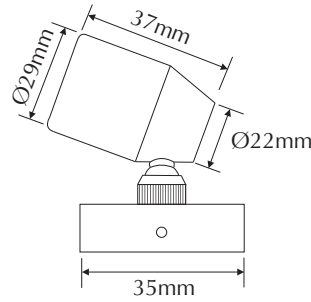

EVFOCUS2-WW-S

Order Code: **21476**

Product Code: **EVFOCUS2-WW-S**

Colour: **Warm White**  3200K

Description: A smart, fashionable and contemporary spot light. The FOCUS2 has many applications including statues, jewellery cabinets, BBQ areas lighting. The FOCUS2 is made from high quality 316 stainless steel and together with the high power LED lamp you can be assured of many years of low power and maintenance free lighting.

Data: The FOCUS2 spot light is made from imported 316 stainless steel, tempered glass, spot effect, 2 x 20° beam angle, 2 x 1W Cree LED, Warm White 3200K colour LED, IP65 rated, 350mA Constant Current, rated at 50,000 hrs.

Size: Base plate diameter: (L) 75mm x (W) 35mm x (H) 13mm
 Head length: 2 x 37mm
 Front face diameter: 2 x 29mm

Requires: Constant Current 350mA LED driver located in the power supply section of the catalogue.

- 316 stainless steel
- Warm White 3200K
- 2x20° beam angle
- 350mA Constant Current
- 2W output
- Cree LED
- IP65 rated
- Series wiring
- 50,000hrs Rated

Domus Lighting

29-31 Richland Street Kingsgrove NSW 2208