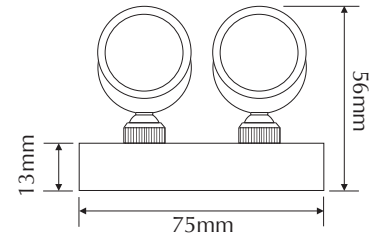

EVFOCUS2-WW-S

Order Code: **21476**

Product Code: **EVFOCUS2-WW-S**

Colour: **Warm White**  3200K

Description: A smart, fashionable and contemporary spot light. The FOCUS2 has many applications including statues, jewellery cabinets, BBQ areas lighting. The FOCUS2 is made from high quality 316 stainless steel and together with the high power LED lamp you can be assured of many years of low power and maintenance free lighting.

Data: The FOCUS2 spot light is made from imported 316 stainless steel, tempered glass, spot effect, 2 x 20° beam angle, 2 x 1W Cree LED, Warm White 3200K colour LED, IP65 rated, 350mA Constant Current, rated at 50,000 hrs.

Size: Base plate diameter: (L) 75mm x (W) 35mm x (H) 13mm
 Head length: 2 x 37mm
 Front face diameter: 2 x 29mm

Requires: Constant Current 350mA LED driver located in the power supply section of the catalogue.

- 316 stainless steel
- Warm White 3200K
- 2x20° beam angle
- 350mA Constant Current
- 2W output
- Cree LED
- IP65 rated
- Series wiring
- 50,000hrs Rated

Domus Lighting

29-31 Richland Street Kingsgrove NSW 2208