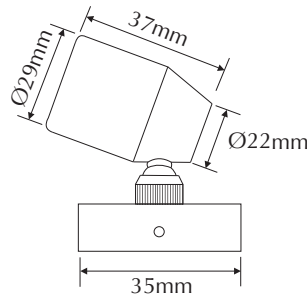

EVFOCUS2-WW-F

Order Code: **21483**

Product Code: **EVFOCUS2-WW-F**

Colour: **Warm White**  3200K

Description: A smart, fashionable and contemporary spot light. The FOCUS2 has many applications including statues, jewellery cabinets, BBQ areas lighting. The FOCUS2 is made from high quality 316 stainless steel and together with the high power LED lamp you can be assured of many years of low power and maintenance free lighting.

Data: The FOCUS2 spot light is made from imported 316 stainless steel, tempered glass, spot effect, 2 x 60° beam angle, 2 x 1W Cree LED, Warm White 3200K colour LED, IP65 rated, 350mA Constant Current, rated at 50,000 hrs.

Size: Base plate diameter: (L) 75mm x (W) 35mm x (H) 13mm
 Head length: 2 x 37mm
 Front face diameter: 2 x 29mm

Requires: Constant Current 350mA LED driver located in the power supply section of the catalogue.

- | | | | | | | | | |
|---------------------|------------------|------------------|------------------------|-----------|----------|------------|---------------|-----------------|
| 316 stainless steel | Warm White 3200K | 2x60° beam angle | 350mA Constant Current | 2W output | Cree LED | IP65 rated | Series wiring | 50,000hrs Rated |
|---------------------|------------------|------------------|------------------------|-----------|----------|------------|---------------|-----------------|