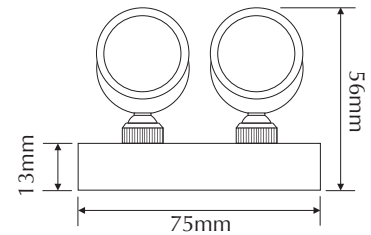

EVFOCUS2-WW-F

Order Code: **21483**

Product Code: **EVFOCUS2-WW-F**

Colour: **Warm White**  3200K

Description: A smart, fashionable and contemporary spot light. The FOCUS2 has many applications including statues, jewellery cabinets, BBQ areas lighting. The FOCUS2 is made from high quality 316 stainless steel and together with the high power LED lamp you can be assured of many years of low power and maintenance free lighting.

Data: The FOCUS2 spot light is made from imported 316 stainless steel, tempered glass, spot effect, 2 x 60° beam angle, 2 x 1W Cree LED, Warm White 3200K colour LED, IP65 rated, 350mA Constant Current, rated at 50,000 hrs.

Size: Base plate diameter: (L) 75mm x (W) 35mm x (H) 13mm
 Head length: 2 x 37mm
 Front face diameter: 2 x 29mm

Requires: Constant Current 350mA LED driver located in the power supply section of the catalogue.

- | | | | | | | | | |
|---------------------|------------------|------------------|------------------------|-----------|----------|------------|---------------|-----------------|
| 316 stainless steel | Warm White 3200K | 2x60° beam angle | 350mA Constant Current | 2W output | Cree LED | IP65 rated | Series wiring | 50,000hrs Rated |
|---------------------|------------------|------------------|------------------------|-----------|----------|------------|---------------|-----------------|