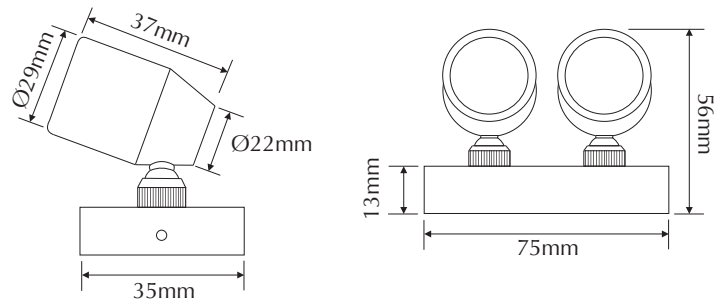

EVFOCUS2-W-S

Order Code: **21475**

Product Code: **EVFOCUS2-W-S**

Colour: **White** 6400K

Description: A smart, fashionable and contemporary spot light. The FOCUS2 has many applications including statues, jewellery cabinets, BBQ areas lighting. The FOCUS2 is made from high quality 316 stainless steel and together with the high power LED lamp you can be assured of many years of low power and maintenance free lighting.

Data: The FOCUS2 spot light is made from imported 316 stainless steel, tempered glass, spot effect, 2 x 20° beam angle, 2 x 1W Cree LED, White 6400K colour LED, IP65 rated, 350mA Constant Current, rated at 50,000 hrs.

Size: Base plate diameter: (L) 75mm x (W) 35mm x (H) 13mm
 Head length: 2 x 37mm
 Front face diameter: 2 x 29mm

Requires: Constant Current 350mA LED driver located in the power supply section of the catalogue.