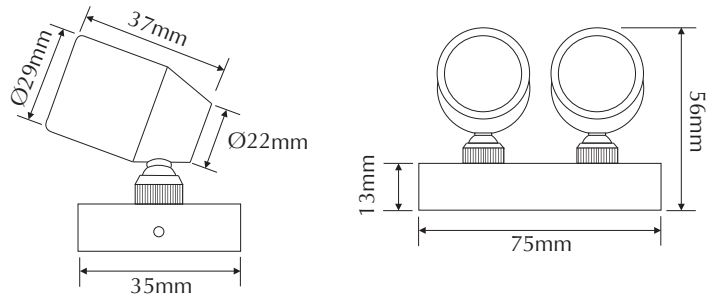

EVFOCUS2-W-F

Order Code: **21482**

Product Code: **EVFOCUS2-W-F**

Colour: **White** 6400K

Description: A smart, fashionable and contemporary spot light. The FOCUS2 has many applications including statues, jewellery cabinets, BBQ areas lighting. The FOCUS2 is made from high quality 316 stainless steel and together with the high power LED lamp you can be assured of many years of low power and maintenance free lighting.

Data: The FOCUS2 spot light is made from imported 316 stainless steel, tempered glass, spot effect, 2 x 60° beam angle, 2 x 1W Cree LED, White 6400K colour LED, IP65 rated, 350mA Constant Current, rated at 50,000 hrs.

Size: Base plate diameter: (L) 75mm x (W) 35mm x (H) 13mm
 Head length: 2 x 37mm
 Front face diameter: 2 x 29mm

Requires: Constant Current 350mA LED driver located in the power supply section of the catalogue.