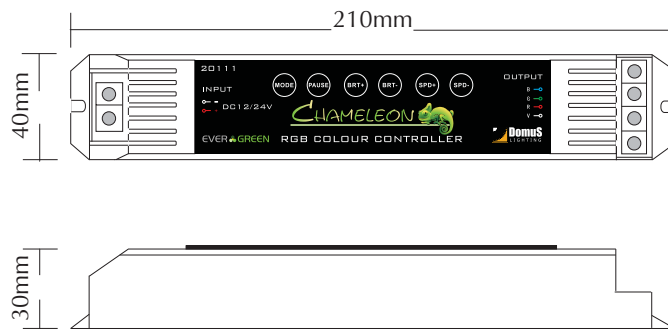

EVCHAM02

Order Code: **20111**

Product Code: **EVCHAM02**

Description: Multi function RGB colour controller.

Data: Stand alone slim line RGB colour controller to suit LED strip lights, lamps and wall washers. Multiple colour controls. 5 x pre-selected colour modes, 8 x speed setting levels, 16 x dimming levels and pause.

Specification: 12-24V DC input, 3 x 5A 12V 180W, 3 x 5A 24V 360W max

Size: (L) 210mm x (W) 40mm x (H) 30mm

Requires: Constant Voltage 12-24V DC LED driver located in the power supply section of the catalogue.