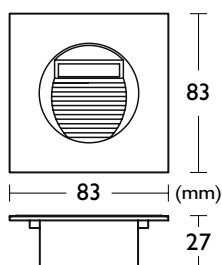

LED Mini Circular / Square Exterior Wall Light

PRODUCT SPECIFICATIONS

ENERGY SAVING
50,000 HOURS LAMP LIFE
1.2W 70 LUMENS

EX4182S

EX4181S

WEIGHT / LIFE

Fitting	89g
LED Lamp Life	50,000HR

ELECTRICAL	
Supply Voltage	240V AC
Supply Frequency	50-60Hz
Supply Current	50mA
Power Factor	0.28
Total Input Power	1.5W
Secondary Output Voltage	19.5V
Secondary Output Current	46mA
Lamp Power	6 x 0.2W

MATERIALS	
Body	Aluminium
Diffuser	Polycarbonate

THERMAL	
Protection	Overload
Ambient Temperature Rating	25°C
Maximum Surface Temp	<45°C
Ingress Protection Rating	IP44

OPTICAL / PHOTOMETRIC	
Luminous Flux	70 lumens
CRI	60
Colour Temperature	3000K
Beam Angle	120°

PRODUCT FEATURES

- Mini LED circular / square wall light
- Aluminium die-cast housing
- Matt grey / matt white powder coated finish
- Tapered thermoplastic mounting enclosure
- Clear diffuser
- Inbuilt driver for direct connection to 240V supply
- 6 x 0.2W LED's

REFERENCE	SHAPE	COLOUR	CODE
EX4182SW	Circular	Matt White	27125
EX4181SW	Square	Matt White	27126
EX4182SG	Circular	Matt Grey	27127
EX4181SG	Square	Matt Grey	27128

Exterior /
Landscape