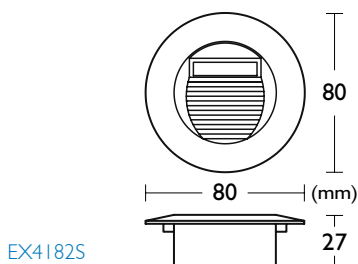

LED Mini Circular / Square Exterior Wall Light

PRODUCT SPECIFICATIONS

ENERGY SAVING
50,000 HOURS LAMP LIFE
1.2W 70 LUMENS

EX4182S

EX4181S

WEIGHT / LIFE

Fitting	89g
LED Lamp Life	50,000HR

ELECTRICAL	
Supply Voltage	240V AC
Supply Frequency	50-60Hz
Supply Current	50mA
Power Factor	0.28
Total Input Power	1.5W
Secondary Output Voltage	19.5V
Secondary Output Current	46mA
Lamp Power	6 x 0.2W

MATERIALS	
Body	Aluminium
Diffuser	Polycarbonate

THERMAL	
Protection	Overload
Ambient Temperature Rating	25°C
Maximum Surface Temp	<45°C
Ingress Protection Rating	IP44

OPTICAL / PHOTOMETRIC	
Luminous Flux	70 lumens
CRI	60
Colour Temperature	3000K
Beam Angle	120°

PRODUCT FEATURES

- Mini LED circular / square wall light
- Aluminium die-cast housing
- Matt grey / matt white powder coated finish
- Tapered thermoplastic mounting enclosure
- Clear diffuser
- Inbuilt driver for direct connection to 240V supply
- 6 x 0.2W LED's