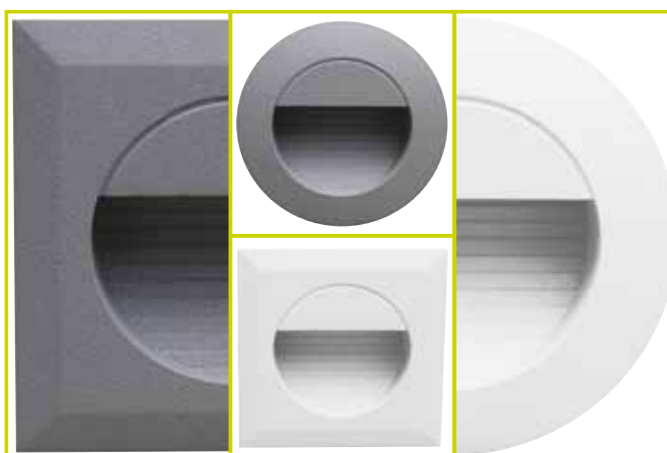

LED Mini Circular / Square Exterior Wall Light

PRODUCT SPECIFICATIONS

ENERGY SAVING
50,000 HOURS LAMP LIFE
1.2W 70 LUMENS

EX4182S

EX4181S

WEIGHT / LIFE

Fitting	89g
LED Lamp Life	50,000HR

ELECTRICAL	
Supply Voltage	240V AC
Supply Frequency	50-60Hz
Supply Current	50mA
Power Factor	0.28
Total Input Power	1.5W
Secondary Output Voltage	19.5V
Secondary Output Current	46mA
Lamp Power	6 x 0.2W

MATERIALS	
Body	Aluminium
Diffuser	Polycarbonate

THERMAL	
Protection	Overload
Ambient Temperature Rating	25°C
Maximum Surface Temp	<45°C
Ingress Protection Rating	IP44

OPTICAL / PHOTOMETRIC	
Luminous Flux	70 lumens
CRI	60
Colour Temperature	3000K
Beam Angle	120°

PRODUCT FEATURES

- Mini LED circular / square wall light
- Aluminium die-cast housing
- Matt grey / matt white powder coated finish
- Tapered thermoplastic mounting enclosure
- Clear diffuser
- Inbuilt driver for direct connection to 240V supply
- 6 x 0.2W LED's

REFERENCE	SHAPE	COLOUR	CODE
EX4182SW	Circular	Matt White	27125
EX4181SW	Square	Matt White	27126
EX4182SG	Circular	Matt Grey	27127
EX4181SG	Square	Matt Grey	27128

Exterior /
Landscape