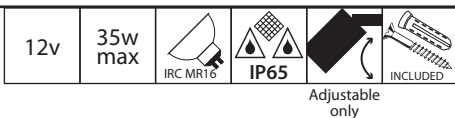

## LOW VOLTAGE EXTERIOR LIGHTS

Low voltage exterior light range with an IP65 weatherproof rating. Features a fully sealed stainless steel mounting plate, screw type glass caps for easy globe replacement. Requires a 12V VA transformer (not included) 12 Month Warranty.