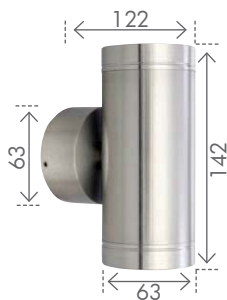

## LOW VOLTAGE EXTERIOR LIGHTS

Low voltage exterior light range with an IP65 weatherproof rating. Features a fully sealed stainless steel mounting plate, screw type glass caps for easy globe replacement. Requires a 12V VA transformer (not included) 12 Month Warranty.

Code:	60102/..	60103/..	60104/..
<b>06A</b> BLACK	 9 312641 102069 >	 9 312641 103066 >	 9 312641 104063 >
<b>16A</b> STAINLESS STEEL (316)	 9 312641 102137 >	 9 312641 103134 >	 9 312641 104131 >
<b>20A</b> ANODISED ALUMINIUM	 9 312641 010210 >	 9 312641 032014 >	 9 312641 010425 >