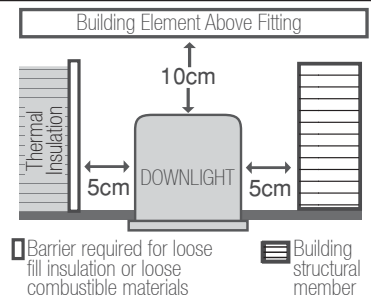

## ENERGY SAVING DOWNLIGHTS

240v	20w max	E27 CFL	Cool White 4000°K				
------	---------	---------	-------------------	--	--	--	--

Modern recessed downlight with a heat shielded ceramic lampholder, adjustable height to suit variations in globe lengths