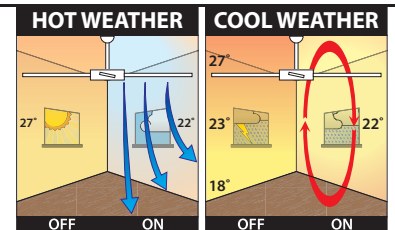

TEMPO

48" CEILING FAN WITH & WITHOUT LIGHT

240v	60w	2x40w max						
			E27	E27	E27	E27	E27	E27
			LIGHT					

- Size: 48" (1220mm)
- Motor: 153 x 15mm (60W)
- Construction: Steel Body and Canopy
- Blades: 4 x Painted Plywood
- Blade Pitch: 11 degree
- Ceiling Rake: 32 degree max
- Control: Wall (3-speed)
- Warranty: 2 year In-Home + additional 3 years on the motor