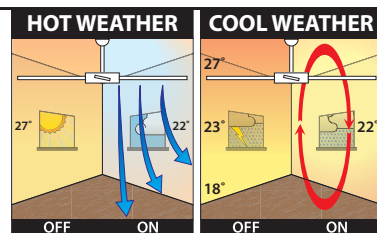

## 52" CEILING FAN WITH HALOGEN OR FLUORO LIGHT

240v	60w	100w max R7s	26w max PL Tube	PLYWOOD BLADES 32° Max
motor	HALOGEN LIGHT	FLUORESCENT LIGHT		

- Size: 52" (1320mm)
- Motor: 153 x 15mm (60W)
- Construction: Diecast Aluminium Body and Canopy
- Blades: 4 x Painted Plywood
- Blade Pitch: 12 degree
- Ceiling Rake: 32 degree max
- Control: Wall (3-speed)
- Warranty: 2 year In-Home + additional 3 years on the motor