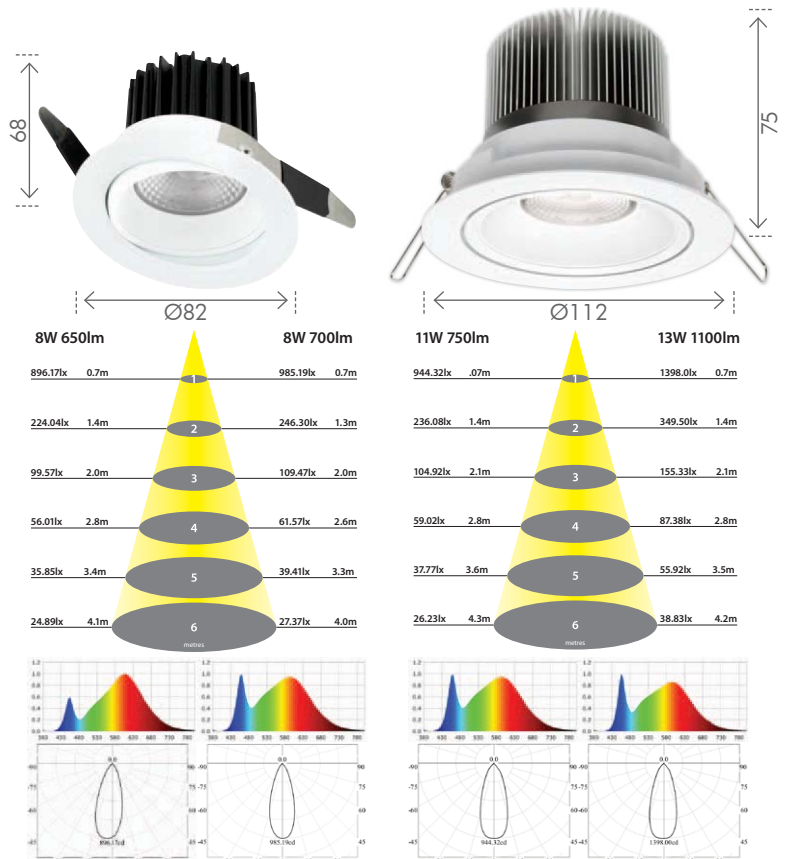

ILLUMINA

HIGH LUMEN LED DOWNLIGHT

DIY EASY INSTALLATION	240v	8W rated 11w w/driver	11W rated 14w w/driver	13W rated 17w w/driver	LED	Warm White 3000°K	Cool White 4000°K	IP44	E	68mm	97mm
						17678 only				8W	11/13W

High-grade aluminium construction with white powdercoated finish.

SAA approved dimmable LED driver with 1.2m flex & plug.

Long lasting, up to 35,000 hours (limited by driver).

Beam Angle: 40 degrees

Colour rendering index: >84

Power factor: 0.9

Current: 700 mA, 280 mA, 350 mA
(17678, 17679) (17353) (17354)

IP44 weatherproof rating.

2 Year Warranty.

Code:	17678/..				
05 WHITE	8 WATTS	650 LUMENS	59.1 lm/W	9 312641 176787 >	
Code:	17679/..				
05 WHITE	8 WATTS	700 LUMENS	63.6 lm/W	9 312641 176794 >	
Code:	17353/..				
05 WHITE	11 WATTS	750 LUMENS	53.6 lm/W	9 312641 173533 >	
Code:	17354/..				
05 WHITE	13 WATTS	1100 LUMENS	64.7 lm/W	9 312641 173540 >	