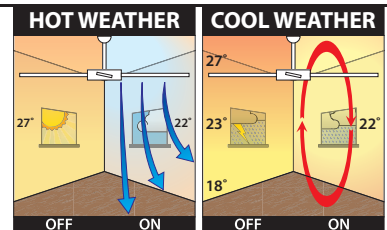

GLACIER

52" CEILING FAN WITH LIGHT

HIGH
performance

240v	75w	2x40w max				PLYWOOD BLADES	
FAN		LIGHT					

- Rating: High Performance
- Size: 52" (1320mm)
- Motor: 188 x 15mm (75W)
- Construction: High Grade Steel Body and Canopy
- Blades: 5 x Painted Plywood
- Blade Pitch: 12.5 degree
- Ceiling Rake: 32 degree max
- Control: Wall (3-speed)
- Warranty: 2 year In-Home + additional 3 years on the motor