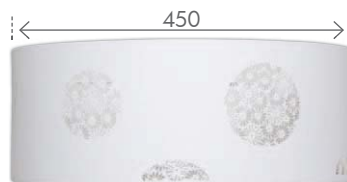

Glamorous soft cotton shade and diffuser with an elegant laser cut floral design. Available in three sizes and colours, red, white and chocolate.

All sizes should be used with a max 60W bulb.

Code:	30032/..	100445/..	100446/..
Size:	350 x 170mm	450 x 170mm	550 x 170mm
01 RED	9 312641 300236 >	9 312641 445104 >	9 312641 446019 >
05 WHITE	9 312641 503200 >	9 312641 445050 >	9 312641 446057 >
30 CHOCOLATE	9 312641 176077 >	9 312641 445302 >	9 312641 446309 >