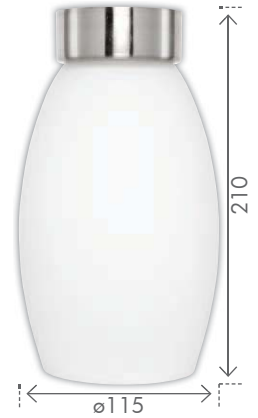

FROST

BATTEN FIX

DIY
EASY INSTALLATION

60w
max

Modern Do-It-Yourself ceiling light fixture with white frosted glass and brushed steel metalware.

Code:	100657/..
05 WHITE	 9 312641 006572 >

TWIRL

BATTEN FIX

DIY
EASY INSTALLATION

60w
max

Modern Do-It-Yourself ceiling light fixture with frosted white glass with coloured swirl patterns and etched glass and brushed steel metalware.

Code:	100654/..
01 RED/OPAL	 9 312641 006541 >
05 WHITE/OPAL	 9 312641 006558 >
06 BLACK/OPAL	 9 312641 006565 >