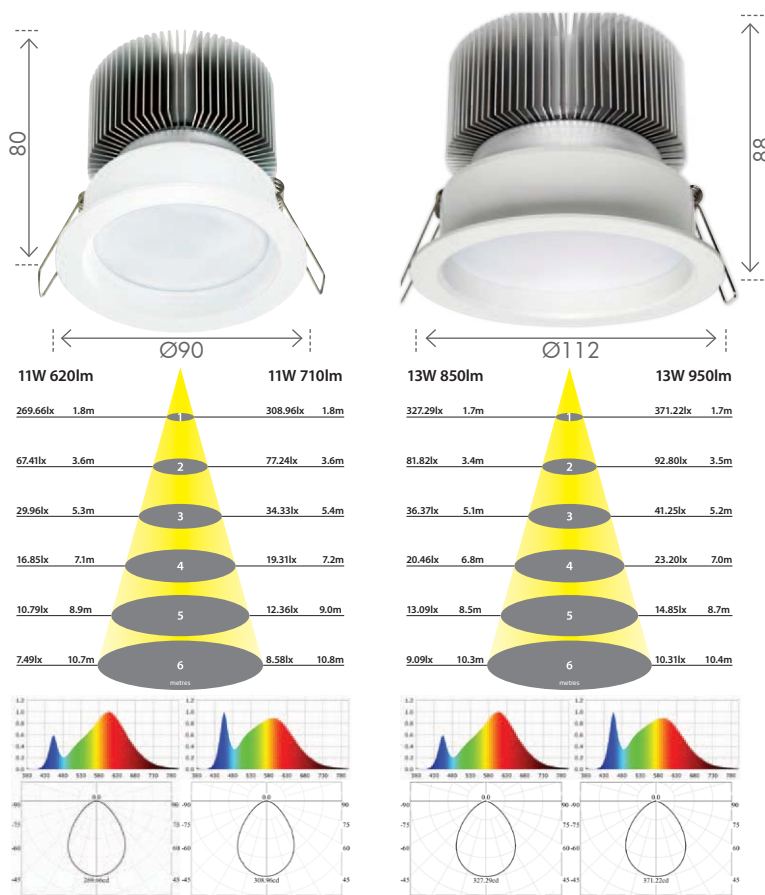

CANDELLA

HIGH LUMEN LED DOWNLIGHT

DIY EASY INSTALLATION	240v	11w rated 14w w/driver	13w rated 17w w/driver	LED	Warm White 3000°K	Cool White 4000°K	IP44	E		74mm	97mm
		17356 17680	17355 17681		11W	13W					

High-grade aluminium construction with white powdercoated finish.

SAA approved dimmable LED driver with 1.2m flex & plug.

Long lasting, up to 35,000 hours (limited by driver).

Beam Angle: 80 degrees

Colour rendering index: >84

Power factor: 0.9

Current: 350 mA

IP44 weatherproof rating.

2 Year Warranty.

Code:	17680/..			
05 WHITE	11 WATTS	620 LUMENS	44.3 lm/W	
Code:	17681/..			
05 WHITE	11 WATTS	710 LUMENS	50.7 lm/W	
Code:	17356/..			
05 WHITE	13 WATTS	850 LUMENS	50.0 lm/W	
Code:	17355/..			
05 WHITE	13 WATTS	950 LUMENS	63.3 lm/W	