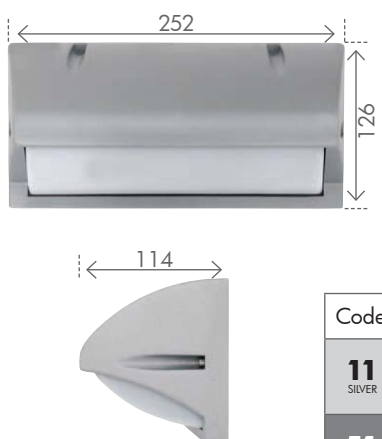

## WEDGE STYLE WALL LIGHT

- 240v
- 22w max
- E27
- E27 CFL
- IP44
- INCLUDED

Modern angular wedge style wall light constructed from durable diecast aluminium with a powdercoated finish. IP44 Weatherproof rated. 2 Year Warranty

Code:	<b>17388/..</b>
<b>11</b> SILVER	9 312641 173885 >
<b>51</b> CHARCOAL	9 312641 173946 >

## CURVED WEDGE STYLE WALL LIGHT

- 240v
- 18w max
- E27
- E27 CFL
- IP44
- INCLUDED

Contemporary curved wedge style wall light constructed from durable diecast aluminium with a powdercoated finish. IP44 Weatherproof rated. 2 Year Warranty.