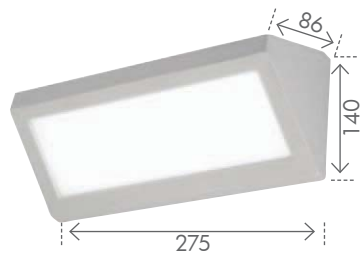

## WEDGE STYLE WALL LIGHT

- 240v
- 22w max
- E27
- E27 CFL
- IP44
- INCLUDED

Modern angular wedge style wall light constructed from durable diecast aluminium with a powdercoated finish. IP44 Weatherproof rated. 2 Year Warranty