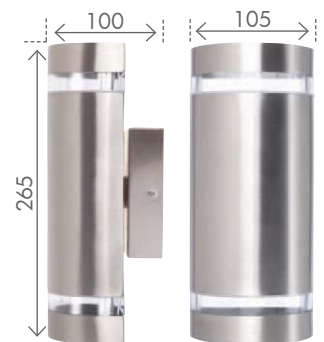

BROOME

EXTERIOR WALL LIGHT

- 240v
- 2x35w max
- GU10
- CFL GU10
- LED GU10
- IP44
- INCLUDED

Modern rectangular designed exterior wall light either durable 304 stainless steel or powdercoated diecast aluminium. IP44 Weatherproof rated. 2 Year Warranty.

Code:	17262/..
16 STAINLESS STEEL (304)	9 312641 172628 >
51 CHARCOAL	9 312641 172642 >

KIMBERLEY

EXTERIOR WALL LIGHT

- 240v
- 2x35w max
- GU10
- CFL GU10
- LED GU10
- IP44
- INCLUDED

Modern curved exterior wall light either durable 304 stainless steel or powdercoated diecast aluminium. IP44 Weatherproof rated. 2 Year Warranty.