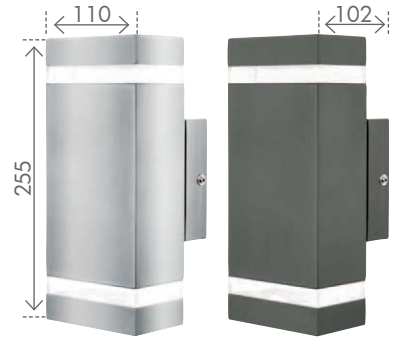

BROOME

EXTERIOR WALL LIGHT

- 240v
- 2x35w max
- GU10
- CFL GU10
- LED GU10
- IP44
- INCLUDED

Modern rectangular designed exterior wall light either durable 304 stainless steel or powdercoated diecast aluminium. IP44 Weatherproof rated. 2 Year Warranty.

Code:	17262/..
16 STAINLESS STEEL (304)	9 312641 172628 >
51 CHARCOAL	9 312641 172642 >

KIMBERLEY

EXTERIOR WALL LIGHT

- 240v
- 2x35w max
- GU10
- CFL GU10
- LED GU10
- IP44
- INCLUDED

Modern curved exterior wall light either durable 304 stainless steel or powdercoated diecast aluminium. IP44 Weatherproof rated. 2 Year Warranty.