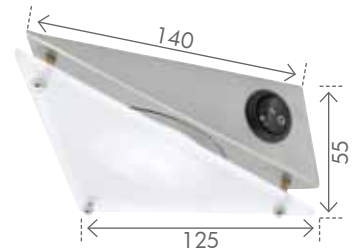

BASEL

CABINET LIGHT

12v
20w max
0 1

Angled under cabinet light with a contemporary brushed chrome finish and frosted glass plate diffuser. Requires 12V transformer (not included). 12 Month Warranty.

Code:	81208/..
13 BRUSHED CHROME	9 312641 208310 >

CARDIFF

CABINET LIGHT

12v
20w max
0 1

Wedge-shaped under cabinet light with a contemporary brushed chrome finish and frosted glass plate diffuser. Requires 12V transformer (not included). 12 Month Warranty.