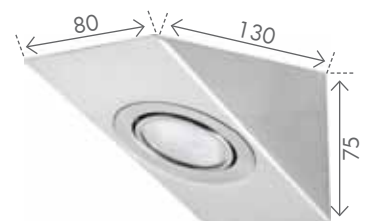

BASEL

CABINET LIGHT

12v
20w max
0 1

Angled under cabinet light with a contemporary brushed chrome finish and frosted glass plate diffuser. Requires 12V transformer (not included). 12 Month Warranty.

Code:	81208/..
13 BRUSHED CHROME	9 312641 208310 >

CARDIFF

CABINET LIGHT

12v
20w max
0 1

Wedge-shaped under cabinet light with a contemporary brushed chrome finish and frosted glass plate diffuser. Requires 12V transformer (not included). 12 Month Warranty.

Code:	81210/..
13 BRUSHED CHROME	9 312641 213109 >

LISBON

CABINET LIGHT

12v
20w max

Angled under cabinet light with a contemporary brushed chrome finish. Requires 12V transformer (not included). 12 Month Warranty.