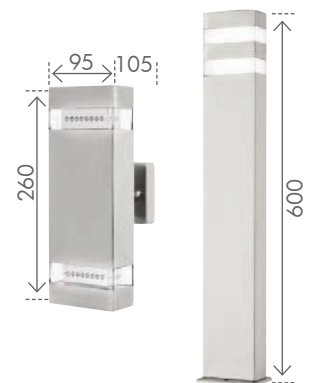

AMEDIA

LED WALL LIGHT & BOLLARD

240v	Wall
12v	Bollard
42 x 0.05w	Wall
21 x 0.1w	Bollard
	LED
	IP44
	E
	INCLUDED

Modern round LED wall light and bollard constructed from durable 304 stainless steel and clear crystal glass diffusers. IP44 Weatherproof protection. Bollard requires a 12V transformer (not included) 2 Year Warranty.

WALL:	17245/..
16 STAINLESS STEEL (304)	 9 312641 172451 >
BOLL:	17434/..
16 STAINLESS STEEL (304)	 9 312641 174349 >

OTWAY

LED WALL LIGHT & BOLLARD

240v	Wall
12v	Bollard
40 x 0.06w	Wall
40 x 0.06w	Bollard
	LED
	IP44
	E
	INCLUDED

Sophisticated & modern LED wall light and bollard constructed from durable stainless steel. IP44 Weatherproof protection. Bollard requires a 12V transformer (not included) 2 Year Warranty.

WALL:	17291/..
16 STAINLESS STEEL	 9 312641 172918 >
BOLL:	17292/..
16 STAINLESS STEEL	 9 312641 172925 >