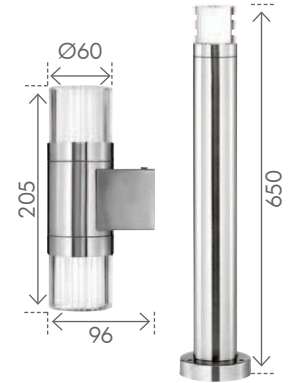

AMEDIA

LED WALL LIGHT & BOLLARD

240v	Wall
12v	Bollard
42 x 0.05w	Wall
21 x 0.1w	Bollard
	LED
	IP44
	E
	INCLUDED

Modern round LED wall light and bollard constructed from durable 304 stainless steel and clear crystal glass diffusers. IP44 Weatherproof protection. Bollard requires a 12V transformer (not included) 2 Year Warranty.

WALL:	17245/..
16 STAINLESS STEEL (304)	 9 312641 172451 >
BOLL:	17434/..
16 STAINLESS STEEL (304)	 9 312641 174349 >

OTWAY

LED WALL LIGHT & BOLLARD

240v	Wall
12v	Bollard
40 x 0.06w	Wall
40 x 0.06w	Bollard
	LED
	IP44
	E
	INCLUDED

Sophisticated & modern LED wall light and bollard constructed from durable stainless steel. IP44 Weatherproof protection. Bollard requires a 12V transformer (not included) 2 Year Warranty.

WALL:	17291/..
16 STAINLESS STEEL	 9 312641 172918 >
BOLL:	17292/..
16 STAINLESS STEEL	 9 312641 172925 >