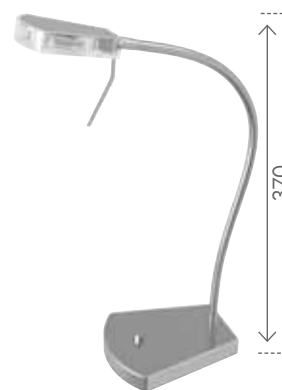

ALTO

LED TASK LAMP

Modern and stylish 5W LED task lamp with flexible arm and a base mounted on/off switch.
12 Month Warranty.

Code:	100290/..
05 WHITE	9 312641 500926 >
06 BLACK	9 312641 906025 >
13 BRUSHED STEEL	9 312641 310921 >

ANZIO

FLEX LED TASK LAMP

Modern, elegant 3W LED task lamp with flexible stem and a base mounted on/off switch.
12 Month Warranty.

Code:	100224/..
13 BRUSHED STEEL	9 312641 314226 >