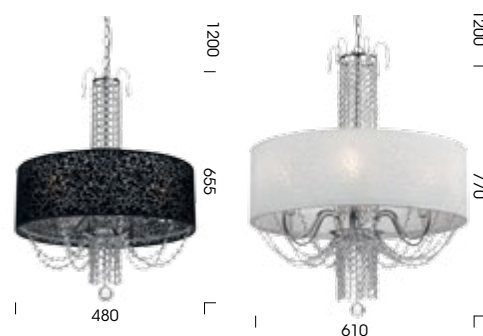

SEATTLE

PENDANT

Spectacular crystal pendant wrapped in white or black patterned shade.

Seattle 3lt
3x28w E14 max
(Globe included)

Seattle 6lt
6x28w E14 max
(Globe included)

Colours: Chrome with crystal and white or black shade.