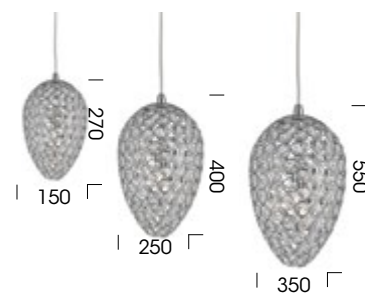

### Neve 15 pendant

1x33w Osram g9  
(Globe included)

### Neve 35 pendant

5x33w Osram g9  
(Globe included)

### Neve 25 pendant

3x33w Osram g9  
(Globe included)

**Colours:** Chrome with optic crystal.