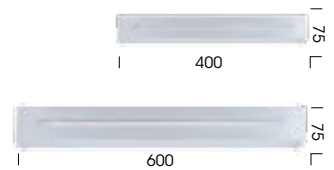

MADOC

WALL LAMPS

The Madoc chrome & frost wall lamp light is sleek and stylish. The clean straight lines portray a very modern and contemporary look. The fluorescent light source is smooth providing a subtle atmosphere. Ideal for a corridor or hallway, a living room or even a bedroom.

Madoc 40 wall lamp
18w PL2 fluorescent
(Globe included)

Madoc 60 wall lamp
36w PL2 fluorescent
(Globe included)

Colours: Chrome & frost.

LESSA

WALL LAMPS

The sleek and stylish design of the Lessa is the perfect bathroom wall light. Finished in high polished chrome and enclosed opal matt glass.

Lessa wall lamp
28w G9

Colours: Chrome & opal matt.