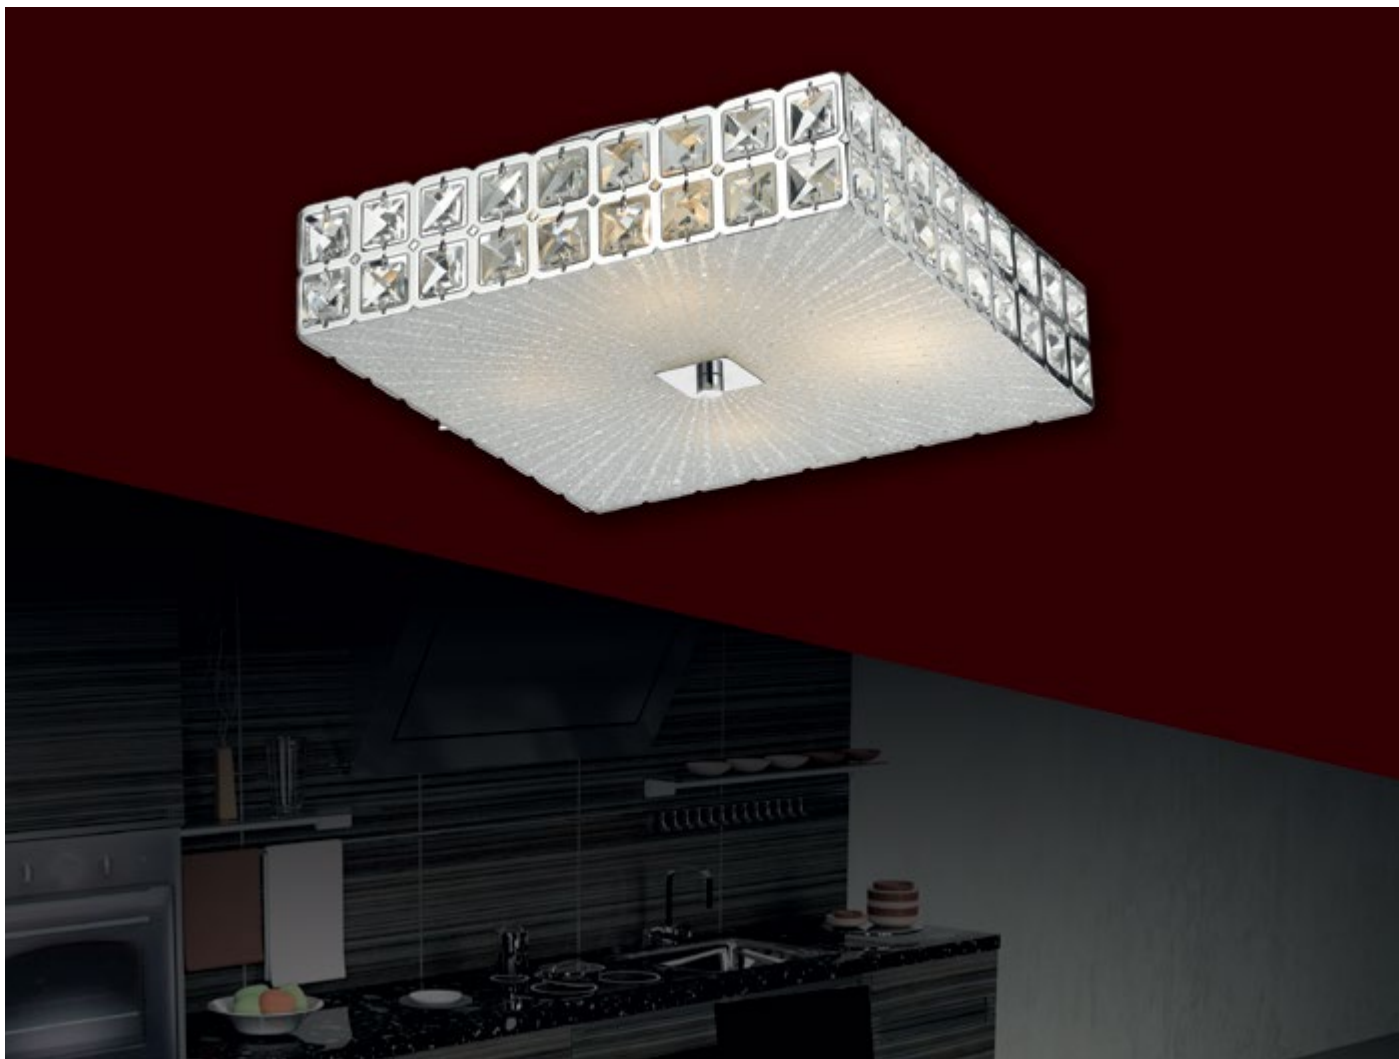

## OYSTER

The Lusa ceiling light has a sugared glass plate framed in chrome metal with inset crystal beads.

**36 Lusa Oyster**  
4x40w E27 max  
(Globe not included)

**Colours:** Chrome with frost/sugared glass