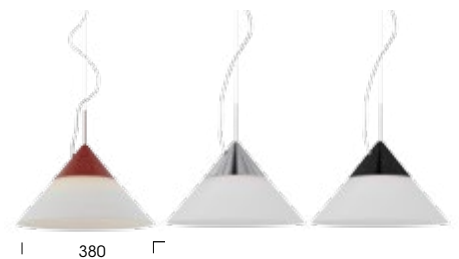

## PENDANTS

The traditional coolie pendant is now anything but ordinary. Simply suspended on brake wire with side entry cable the design has a no fuss elegance.

**Keras 38 pendant**  
60w E27max  
(Globe not included)

**Colours:** Black, chrome or red with opaline glass.