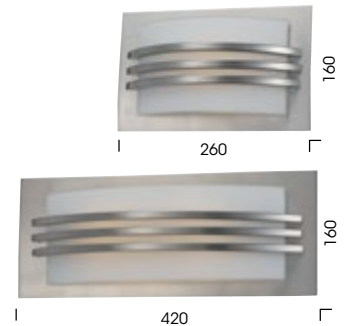

## WALL LAMPS

The fargo wall lamp has captured simple elegance with contemporary feel. Antique brass or nickel bands triple wrap the frosted shade. Available in two sizes.

**1 wall lamp**  
40w E27 max  
*(Globe not included)*

**2 wall lamp**  
2x40w E27 max  
*(Globe not included)*

**Colours:** Antique brass or  
Nickel with opaline cover.

## WALL LAMPS

The Umbo wall lamp has a fresh elegant look. Frost glass with horizontal nickel accents. Available in two sizes.

**1 Lt wall lamp**  
40w E14 max  
*(Globe not included)*

**2 Lt wall lamp**  
2x40w E14 max  
*(Globe not included)*