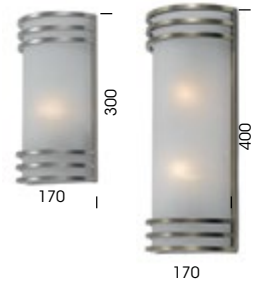

## WALL LAMPS

The fargo wall lamp has captured simple elegance with contemporary feel. Antique brass or nickel bands triple wrap the frosted shade. Available in two sizes.

**1 wall lamp**  
40w E27 max  
*(Globe not included)*

**2 wall lamp**  
2x40w E27 max  
*(Globe not included)*

**Colours:** Antique brass or  
Nickel with opaline cover.

## WALL LAMPS

The Umbo wall lamp has a fresh elegant look. Frost glass with horizontal nickel accents. Available in two sizes.

**1 Lt wall lamp**  
40w E14 max  
*(Globe not included)*

**2 Lt wall lamp**  
2x40w E14 max  
*(Globe not included)*

**Colours:** Nickel with opaline.