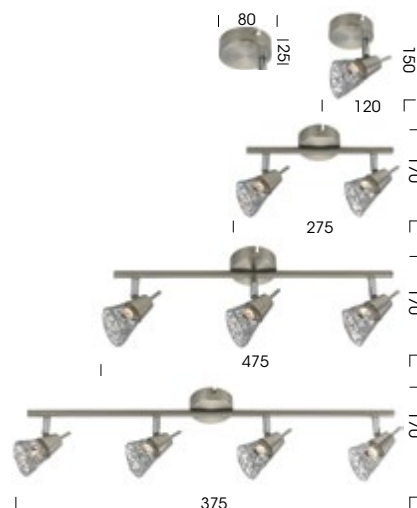

### Cintra 1 spot light

1x28w G9  
(Globe included)

### Cintra 2 spot light

2x28w G9  
(Globe included)

### Cintra 3 spot light

3x28w G9  
(Globe included)

### Cintra 4 spot light

4x28w G9  
(Globe included)

**Colours:** Nickel with chrome and crystal bead.