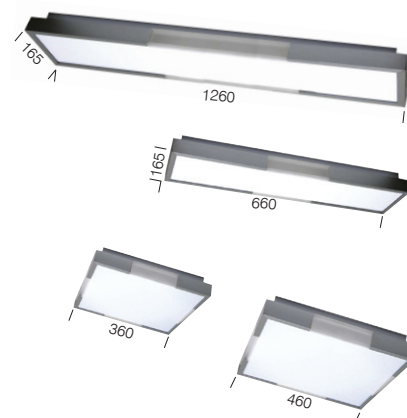

Zurich

FLUORESCENT

The essence of simple elegance is captured in this contemporary ceiling fixture. The brushed extruded aluminium frame is highlighted but frost polycard inserts. The lights source is the latest T5 fluorescent lamps.

Zurich 32
32 watt T5R

Zurich 40
40 watt T5R

Zurich 214
2x14 watt T5

Zurich 228
2x28 watt T5

Optional:
Brake square suspension

Colours: Aluminium with opal diffuser / 5000k lamps.