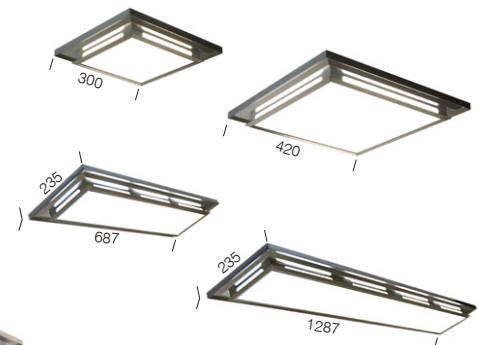

Zenit

FLUORESCENT

The slender lines of the Zenit series provides the perfect balance between form and function. Bright aluminium frame is cut for side illumination while surrounding the opal diffuser for an even lighting effect.

Zenit 22 oyster
22 watt T5R

Zenit 40 oyster
40 watt T5R

Zenit 214
2x14 watt T5

Zenit 228
2x28 watt T5

Optional:
Brake square suspension

Colours: Aluminium with opal diffuser/5000k lamps.