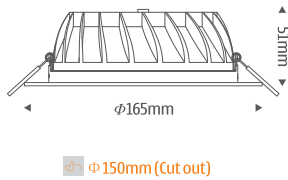

- Recessed Luminaires LED Downlight
- High efficiency facets aluminium reflectors
- Wide Beam Angle
- Fresnel lens
- Die-cast aluminum mounting ring with system to fix it to the false ceiling using steel springs
- Die-cast heat sink with passive cooling
- Luminaires are equipped with electronic driver

□ White

Order No.	Tornado R12 - 830	Tornado R12 - 850
Power(W)	12	12
Voltage(V)	100-240	100-240
DC(mA)	350	350
CCT(K)	3000	5000
CRI	80	80
Beam Angle(°)	70/130	70/130
Hot Lumen(Lm)	960	1020
Power Factor	>0.7	>0.7
Rated Life(°C)	-30~40	-30~40
Weight(Kg)	0.35	0.35
CTN(PCS)	12	12

Driver included : DR12N.350mA+LP