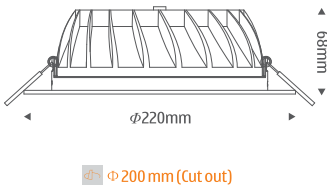

Order No.	Tornado R20 - 830	Tornado R20 - 850
Power(W)	20	20
Voltage(V)	220-240	220-240
DC(mA)	500	500
CCT(K)	3000	5000
CRI	80	80
Beam Angle(°)	70/125	70/125
Hot Lumen(Lm)	1810	1890
Power Factor	>0.95	>0.95
Rated Life(°C)	-30~40	-30~40
Weight(Kg)	0.75	0.75
CTN(PCS)	12	12

Driver included : DR20N.500mA+LP