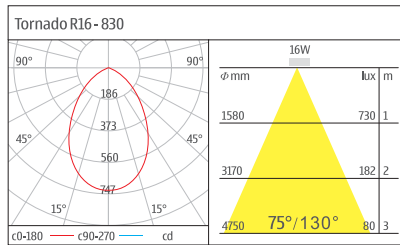

- -Recessed Luminaires LED Downlight
- -High efficiency facets aluminium reflectors
- -Wide Beam Angle
- -Fresnel lens
- -Die-cast aluminum mounting ring with system to fix it to the false ceiling using steel springs
- -Die-cast heat sink with passive cooling
- -Luminaires are equipped with electronic driver

□ White

Order No.	Tornado R16 - 830	Tornado R16 - 850
Power(W)	16	16
Voltage(V)	100-240	100-240
DC(mA)	350	350
CCT(K)	3000	5000
CRI	80	80
Beam Angle(°)	75/130	75/130
Hot Lumen(Lm)	1220	1280
Power Factor	>0.7	>0.7
Rated Life(°C)	-30~40	-30~40
Weight(Kg)	0.5	0.5
CTN(PCS)	12	12

Driver included : DR16N.350mA+LP