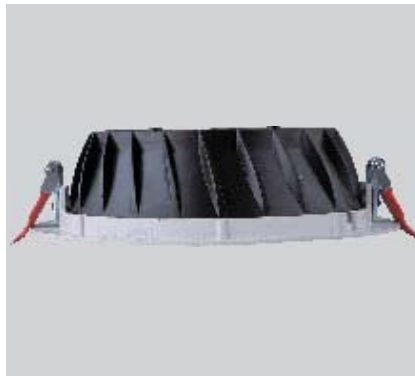

low glare  
**FRESNEL LENS**

## TORNADO

TONARDO is a compact die cast aluminium LED downlight range capable of delivering light output similar to that of conventional CFL lamps.

The front section is painted powder coat. The design encompasses low-power LED SMT technology and an electronic power supply. A Fresnel provides good light transmission, uniformity, and glare control.

- Recessed Luminaires LED Downlight
- High efficiency facets aluminium reflectors
- Wide Beam Angle
- Fresnel lens
- Die-cast aluminum mounting ring with system to fix it to the false ceiling using steel springs
- Die-cast heat sink with passive cooling
- Luminaires are equipped with electronic driver

Driver included : DR12N.350mA+LP

- Recessed Luminaires LED Downlight
- High efficiency facets aluminium reflectors
- Wide Beam Angle
- Fresnel lens
- Die-cast aluminum mounting ring with system to fix it to the false ceiling using steel springs
- Die-cast heat sink with passive cooling
- Luminaires are equipped with electronic driver