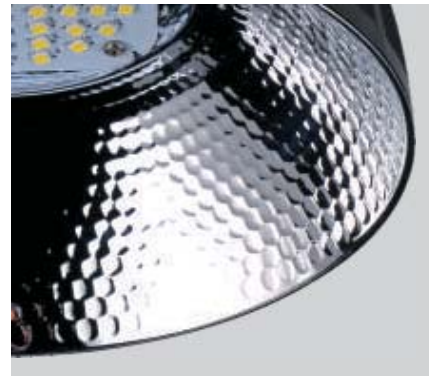

low glare  
**FRESNEL LENS**

## TORNADO

TONARDO is a compact die cast aluminium LED downlight range capable of delivering light output similar to that of conventional CFL lamps.

The front section is painted powder coat. The design encompasses low-power LED SMT technology and an electronic power supply. A Fresnel provides good light transmission, uniformity, and glare control.

- Recessed Luminaires LED Downlight
- High efficiency facets aluminium reflectors
- Wide Beam Angle
- Fresnel lens
- Die-cast aluminum mounting ring with system to fix it to the false ceiling using steel springs
- Die-cast heat sink with passive cooling
- Luminaires are equipped with electronic driver

Driver included : DR12N.350mA+LP

- Recessed Luminaires LED Downlight
- High efficiency facets aluminium reflectors
- Wide Beam Angle
- Fresnel lens
- Die-cast aluminum mounting ring with system to fix it to the false ceiling using steel springs
- Die-cast heat sink with passive cooling
- Luminaires are equipped with electronic driver