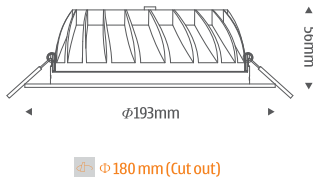

- -Recessed Luminaires LED Downlight
- -High efficiency facets aluminium reflectors
- -Wide Beam Angle
- -Fresnel lens
- -Die-cast aluminum mounting ring with system to fix it to the false ceiling using steel springs
- -Die-cast heat sink with passive cooling
- -Luminaires are equipped with electronic driver

□ White

Order No.	Tornado R16 - 830	Tornado R16 - 850
Power(W)	16	16
Voltage(V)	100-240	100-240
DC(mA)	350	350
CCT(K)	3000	5000
CRI	80	80
Beam Angle(°)	75/130	75/130
Hot Lumen(Lm)	1220	1280
Power Factor	>0.7	>0.7
Rated Life(°C)	-30~40	-30~40
Weight(Kg)	0.5	0.5
CTN(PCS)	12	12

Driver included : DR16N.350mA+LP