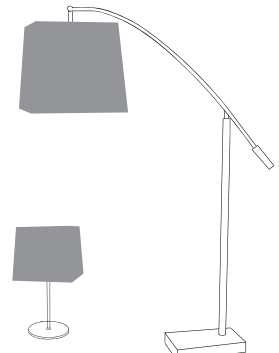

# Quad Shades

With TAG metalware

Lampholder: E27

Alternative metalware:

MOD (Nickel)

Quad 21  
+  
Tag pen

Quad 28  
+  
Tag pen

Quad 38  
+  
Tag pen

Quad 38  
+  
Tag FL  
+  
Harp 33

Quad 28  
+  
Tag FL  
+  
Harp 21

Quad 21  
+  
Tag TL 27

Quad 28  
+  
Tag TL 35  
+  
Harp 21

Quad 38  
+  
Lob FL