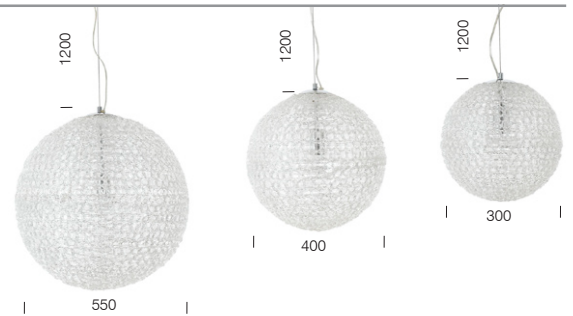

Pizazz

PENDANT

The texture and look of this crushed crystal resin pendant adds modern style to a plain room. Chrome suspension with acrylic sphere, designed to inspire.

Pizazz 30 pendant
75 watt max E27
(Energy Saver globe)

Pizazz 40 pendant
100 watt max E27
(Energy Saver globe)

Pizazz 55 pendant
100 watt max E27
(Energy Saver globe)

Colours: Chrome with frost.