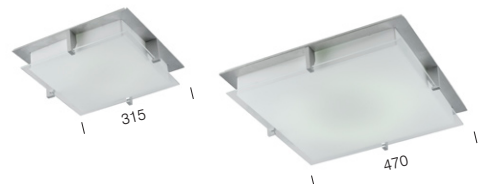

Franz

OYSTER

The Franz oyster features a beautiful brushed aluminum finish paired with an opaline glass diffuser. Stylish in design and energy efficient with the use of T5R fluorescent tubes.

Franz 22 oyster
22 watt T5R

Franz 40 oyster
40 watt T5R

Colours: Aluminium with opaline glass. 5000k lamp