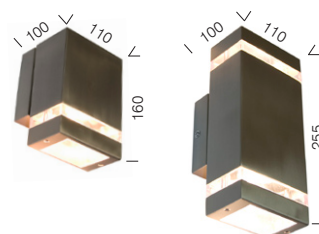

Dixon

EXTERIOR WALL LAMPS

Dixon is the modern classic of outdoor lighting. Stainless steel body with acrylic lens diffuser.

Dixon 1lt wall lamp
35 watt GU10 240volt
IP 44

Dixon 2lt wall lamp
2x35 watt GU10 240volt
IP 44

Colours: Stainless 304 brushed with frost glass.