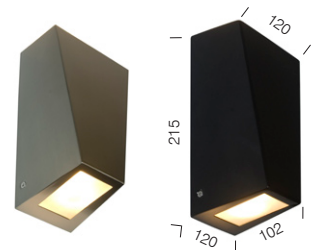

Conley

EXTERIOR WALL LAMPS

The Conley exterior wall lamp is the latest creative style in modern outdoor lighting. Sharp lines and subtle up / down lighting perfectly accents your new home.

Conley 2lt wall lamp
2x35 watt GU10 240volt
IP 44

Colours: Black (ss 304) with frost glass or Stainless 304 brushed with frost glass