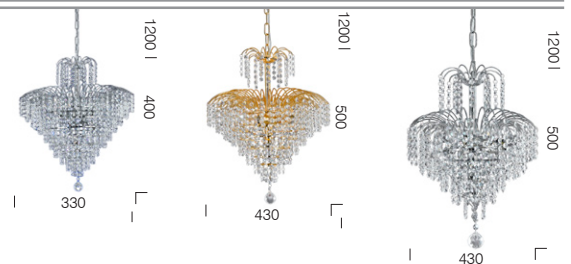

Cascade

PENDANT

Chic and stylish, the Cascade series perfectly highlights the adorning crystal strands. A versatile and imposing chandelier at home in any décor.

Cascade 33 4lt pendant
40w B15 CANDLE

Cascade 43 5lt pendant
40w B15 CANDLE

Cascade 53 8lt pendant
40w B15 CANDLE

Colours: Chrome or Gold with crystal.