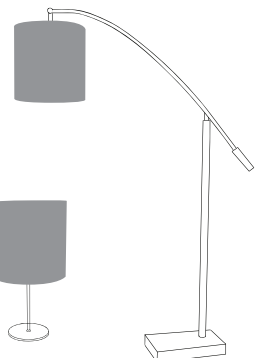

Carbon Shades

With TAG metalware

SHADE
 CARBON 20 - 200x200x185
 CARBON 30 - 300x300x300
 CARBON 45 - 450x450x450
 Colors: Cocoa, white or nero

METALWARE
 Tag table lamp-27
 Tag table lamp-35
 Tag floor lamp
 Tag pendant
 Lob floor lamp
 Colors: Chrome
 Lampholder: E27

Alternative metalware:
 MOD (Nickel)

Carbon 20
+
Tag pen

Carbon 30
+
Tag pen

Carbon 45
+
Tag pen

Carbon 45
+
Tag FL

Carbon 30
+
Tag FL

Carbon 20
+
Tag TL 27

Carbon 30
+
Tag TL 35

Carbon 30
+
Lob FL