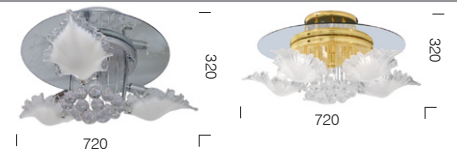

# Camillia

CTC

This gorgeous flush mount chandelier features a gleaming look and intricate design. Glass shades trimmed with prisms are flanked by art glass and the lustrous finish is enhanced with the floating mirrored disc.

**Camillia CTC 3+1**  
4x60w 240v B22

**Camillia CTC 5+1**  
6x60w 240v B22

**Camillia CTC 7+1**  
8x60w 240v B22

**Camillia wall lamp**  
1x60w 240v B22

**Colours:** Chrome or gold with clear glass.