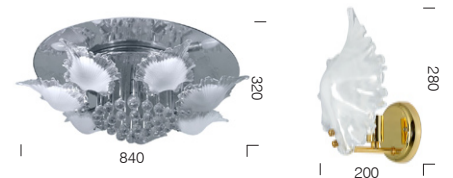

# Camillia

CTC

This gorgeous flush mount chandelier features a gleaming look and intricate design. Glass shades trimmed with prisms are flanked by art glass and the lustrous finish is enhanced with the floating mirrored disc.

**Camillia CTC 3+1**  
4x60w 240v B22

**Camillia CTC 5+1**  
6x60w 240v B22

**Camillia CTC 7+1**  
8x60w 240v B22

**Camillia wall lamp**  
1x60w 240v B22

**Colours:** Chrome or gold with clear glass.