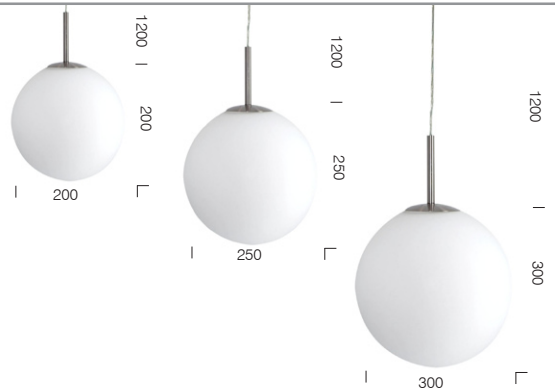

## PENDANT

Simple, timeless and a familiar focal point. The simple sphere provides an even ambient glow suitable for any décor.

**Bally pendant 8**  
1x60w 240v GLS E27

**Bally pendant 10**  
1x75w 240v GLS E27

**Bally pendant 12**  
1x100w 240v GLS E27

**Colours:** Nickel metal wire with opal matt glass.